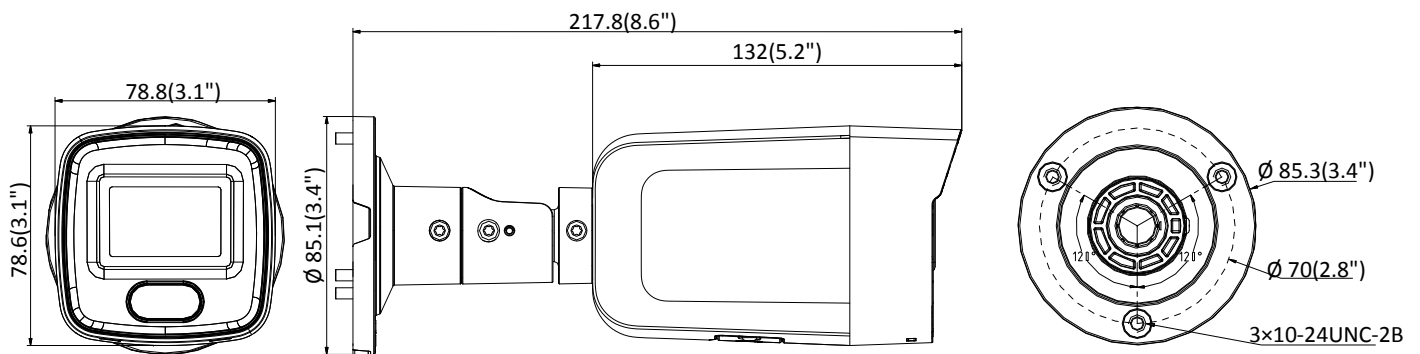

* Listed resolutions are only selectable options. It does not mean that all streams can work at their maximum resolution at the same time.

Available Model

DS-2CD2047G1-L (2.8/4/6 mm)

Dimension

Unit: mm(inch)