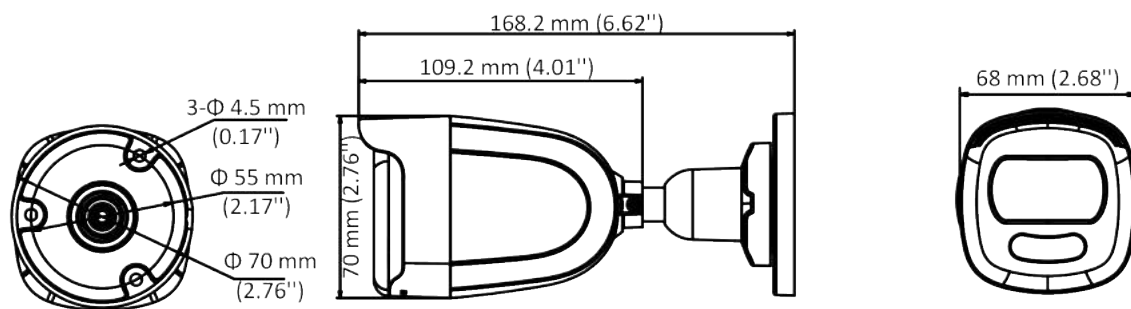

General	
Power Consumption	Max. 3.5 W
Protection Level	IP67
Material	Metal
White Light Range	Up to 20 m
Communication	HIKVISION-C
Dimensions	68 mm × 70 mm × 168.2 mm (2.68" × 2.76" × 6.62")
Weight	Approx. 350 g (0.77 lb.)

Available Model

DS-2CE10HFT-F

Dimension

Accessory

**DS-1280ZJ-XS
Junction Box**