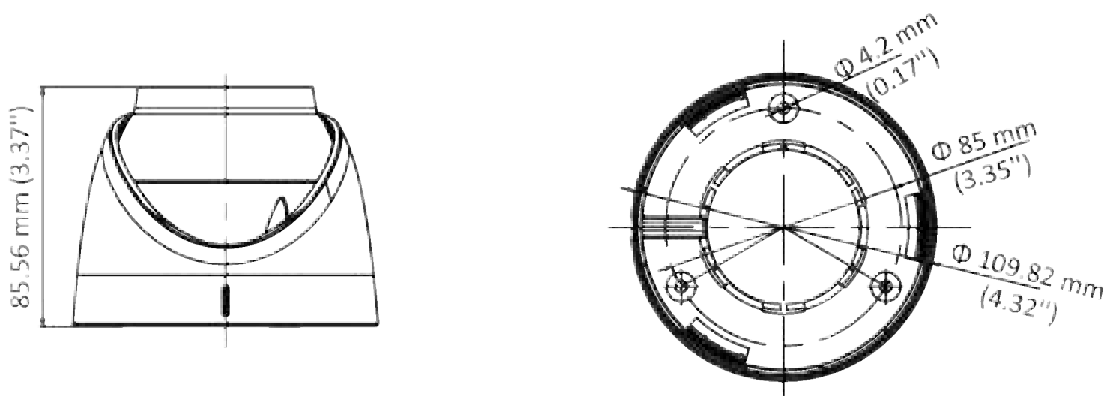

General	
Power Consumption	Max. 3.5 W
Protection Level	IP67
Material	Main Body: Metal Enclosure: Plastic
White Light Range	Up to 20 m
Communication	HIKVISION-C
Dimensions	Φ 109.82 mm × 85.56 mm (4.32" × 3.37")
Weight	Approx. 350 g (0.77 lb.)

Available Model

DS-2CE72HFT-F

Dimension

Accessory