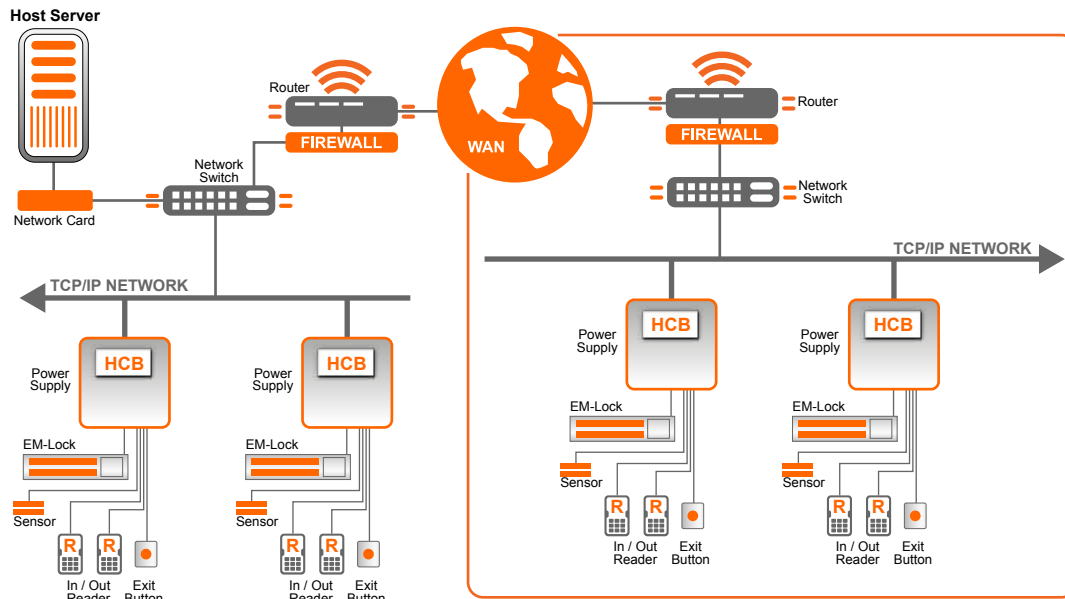

DOOR INTERLOCKING

2 In doors interlocking within the control panel, no external wiring is needed. Cross-board interlocking is achievable by checking the interlocking signal coming from second control panel before granting the accessibility to the local control panel.

Configurable Digital / Supervised Inputs (8)

Event Based Triggering (EBT)

Unlimited Access Level

Onboard & Cross-Board Interlocking

User Counting (Card Holder / Car Park)

Advance Encryption Standard (AES)

Reader Output Control

Dynamic Storage Allocation

Dynamic Operation Profile

Support 30,000 Users And 80,000 Events Memory

N5200 Active Network Control Panel

Basic System Diagram

Technical Specification

Hardware	Description
Dimension	158mm (w) x 90mm (H)
MCU	32bits @ 60MHz
Memory	256K Flash Memory 32K SRAM (Buffer) 64Mbits Non-Volatile SPI Flash Memory (Storage)
Operating Temperature	0 °C to 40 °C
Card Holder	30,000
Event Transaction	80,000
Access Level	Unlimited Access Level
Digital/Supervise Inputs	Max 8, User configurable (Door Sensor/Request-To-Exit/Fire Input/General Purpose)
Digital Output	Max. 4 Dry contact Relay
Network Communication Port	RJ-45 Self-Negotiate 10/100mbps
Power Protection	Resettable Fuse - 2.5A
Surge Protection	TVS - Up to 15KVA
Onboard LED Control	Power / Communication / LAN / Event / Error
AC Fail Monitoring	Yes
Battery Monitoring	Yes (Firmware threshold control to shutdown control panel)
External Short Circuit Protection	At readers
Backup Battery	Yes, Apply to RTC only