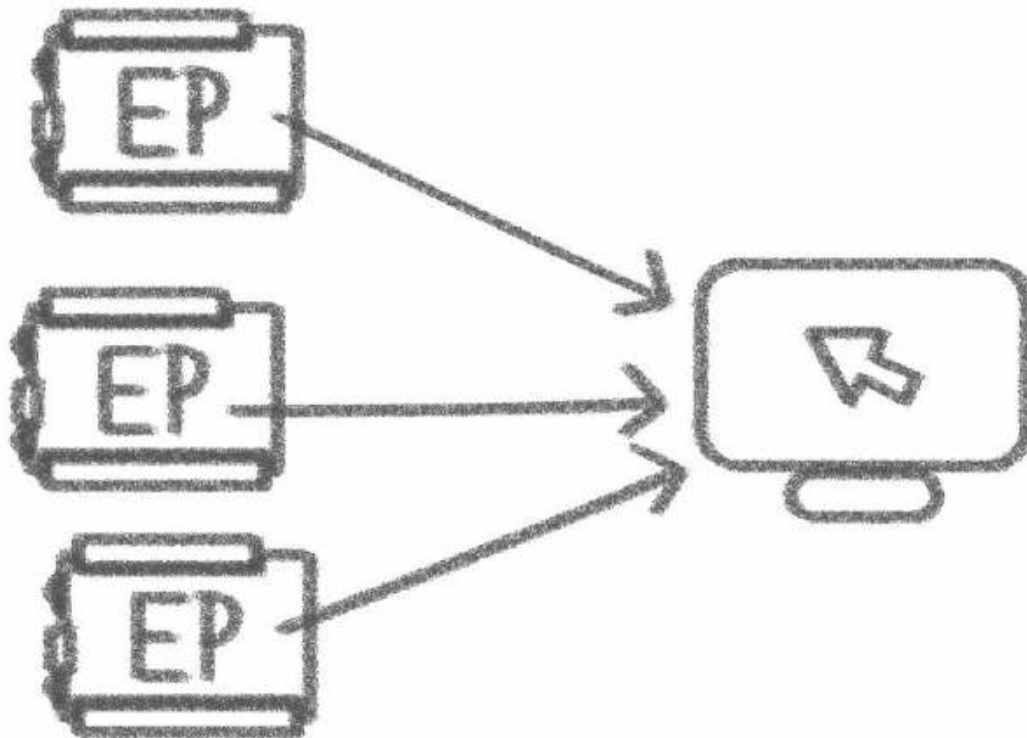

N5200 Active Network Control Panel

www.entrypass.net

Malaysia

No. 40, Jalan TPP 1/10, Taman
Industri Puchong, Batu 12 Jalan
Puchong, 47160 Puchong
Selangor Darul Ehsan, Malaysia.
Tel : +603 8068 1929
Fax : +603 8062 6937
Email : info@entrypass.net

Singapore

No. 1, UBI View, #03-03, Focus
ONE Building, Singapore 408555.
Tel : +65- 6841 7242
Fax : +65- 6841 3937
Email : info@entrypass.net

Indonesia

Jl. Raya Lodan No. 2, kompl.
Ruko Lodan Centre Blok. P 10,
Jakarta Utara 14430, Indonesia.
Tel : +62 21 6983 3153
Fax : +62 21 690 3005
Email : info@entrypass.net

A securityhub group company