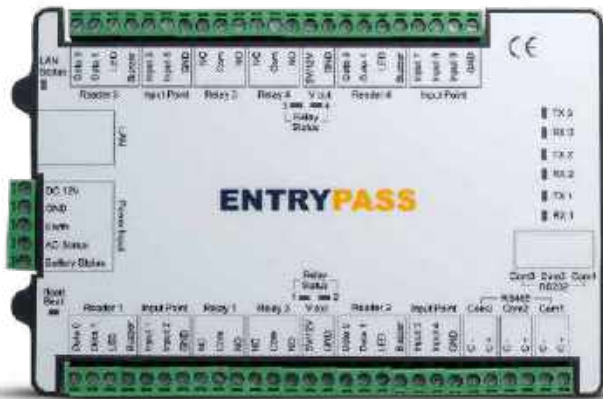

N5200

Active Network Control Panel

EntryPass Active Networks are designed to enhance highly customized and rapid 'real-time' changes to the underlying network operation. Brilliantly engineered with all the power you need to enable code-sending, minus unnecessary buffer time with its distributed architecture capable of processing access demand at the edge level without leveraging at the server end.

N5200 Active Network Control Panel

HIGH PERFORMANCE

Based on the latest HCB (Hybrid Compact Board), N5200 is a high reliability, high efficiency and highly integrated intelligent multi-application control panel targeted for physical access control industry. It features a 32bits Freescale ColdFire microcontroller running at 60MHz, this control panel can fulfill most demanding requirement in physical access control environment.

ACTIVE TRANSMIT

Rather than keeping the event data in the memory awaiting for host-PC to poll, controller will actively transmits the current event data to the host server as it happens, meaning events get delivered and can be act upon faster.

DYNAMIC STORAGE ALLOCATION (DSA)

DSA empower system administrator to modify the factory preset card holder and event storage database whenever necessary. Result of such modification leads a more personalized usage of the control panel memory whenever needed.