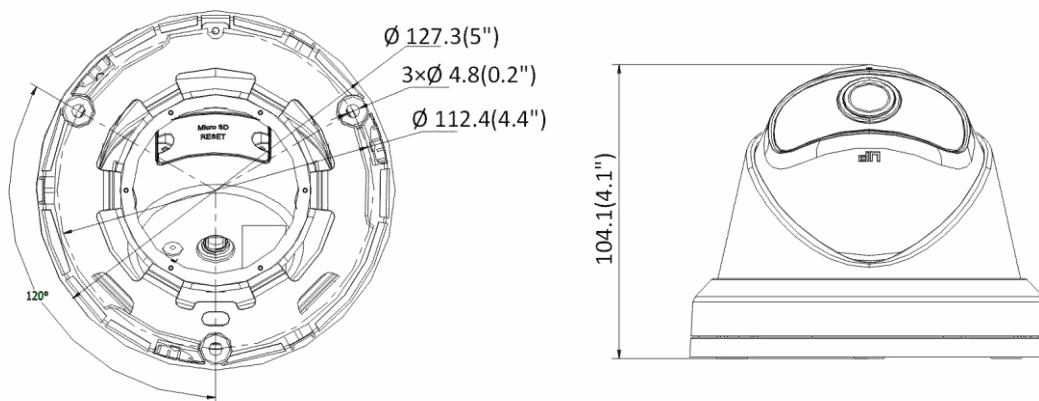

Safety	UL 60950-1, IEC 60950-1:2005 + Am 1:2009 + Am 2:2013, EN 60950-1:2005 + Am 1:2009 + Am 2:2013, IS 13252(Part 1):2010+A1:2013+A2:2015, IEC/EN 60950-1
Chemistry	2011/65/EU, 2012/19/EU, Regulation (EC) No 1907/2006

* Listed resolutions are only selectable options. It does not mean that all streams can work at their maximum resolution at the same time.

Available Model

DS-2CD2345GOP-I (1.68 mm)

Dimension

Unit: mm(inch)

Accessory