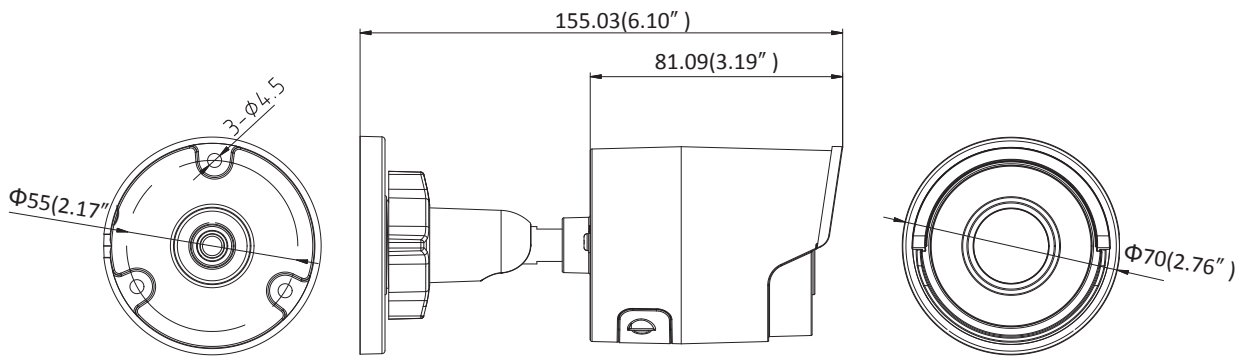

Dimensions