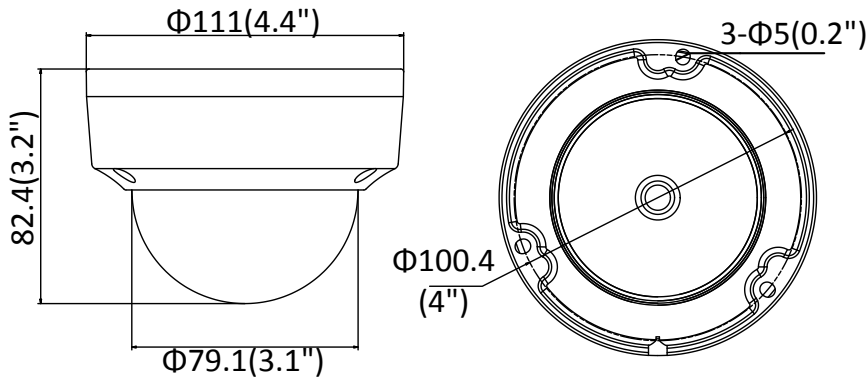

Dimensions

Unit: mm

Accessories

Distributed by